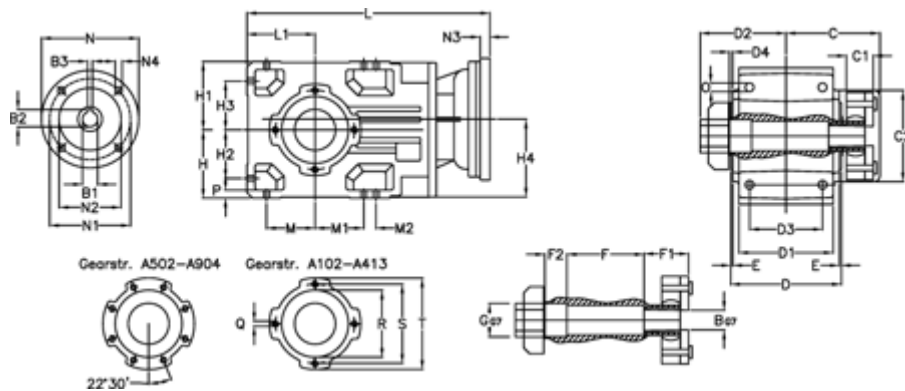

Article number: 29600204326125
 Description: Bevel helical gearbox
 A202QF25-43,2-P71B5

Measures

B = 25	D1 = 110	F2 = 36	L = 306.0	N3 = -
B1 = 14	D2 = 60	G = 32	L1 = 80	N4 = M8x16
B2 = 16.3	D3 = 90	GA = 14,5 NM	M = 60.0	O = 9.5
B3 = 5	d4 = 4.5	H = 80	M1 = 60.0	P = 9
C = 89.5	Description = A202QF-xx-P71 B5	H1 = 80	M2 = -	Q = M8x15
C1 = 23	E = 3.0	H2 = 60.0	N = 160	R = 95
C2 = 72.0	F = 77.5	H3 = 60.0	N1 = 130	S = 115
D = 136	F1 = 36.0	H4 = 93.0	N2 = 110	T = 140